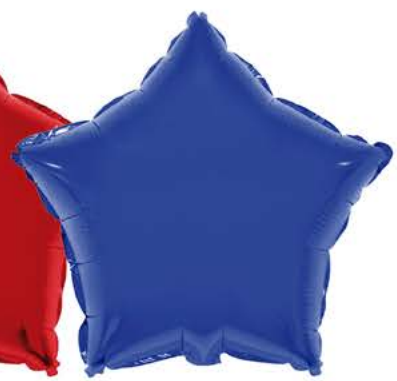

18"

FOIL STAR BALLOONS

18 IN. STAR BALLOON WITH
SELF-SEALING VALVE IN 13 COLORS

EACH BALLOON INDIVIDUALLY PACKED

High Quality
FOIL BALLOONS
(52.7 x 46 cm)

STAR

**84745
BLUE**

MATTE