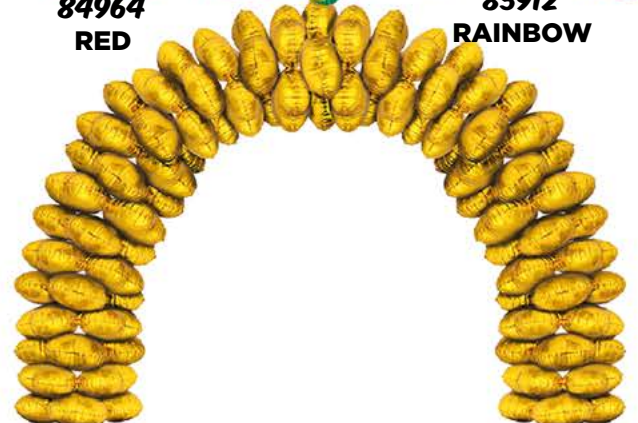

## 30" ARCH BALLOONS

**84768**  
**SILVER**

**84963**  
**GOLD**

**84964**  
**RED**

**85912**  
**RAINBOW**

Arch Balloons 10 pcs./ pack Arch Balloons from Funny Fashion have a unique cloverleaf design with a single valve to inflate four balloons at once. Available in small and large sizes. Perfect for weddings, parties, and in store promotions. Combine colors for seasonal decorations, corporate events or team colors. Just fill them with air or helium. They make creating a perfect column or arch fast and easy. All you need is a base. (Ballon Arch kits: page 46)