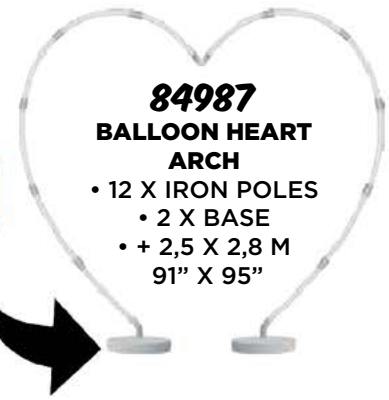

84987
BALLOON HEART
ARCH
• 12 X IRON POLES
• 2 X BASE
• + 2,5 X 2,8 M
91" X 95"