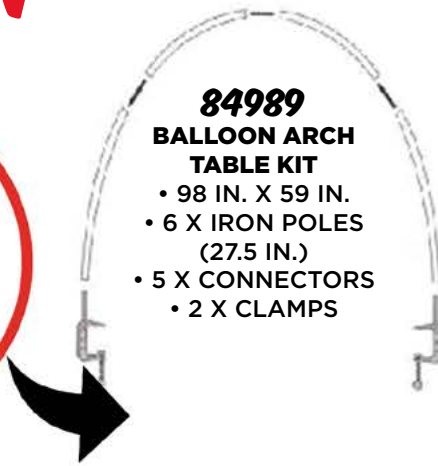

BALLOON ARCHES

84989
BALLOON ARCH
TABLE KIT
• 98 IN. X 59 IN.
• 6 X IRON POLES
(27.5 IN.)
• 5 X CONNECTORS
• 2 X CLAMPS