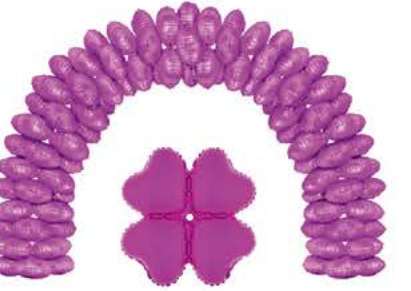

## 17" ARCH BALLOONS

**84758 • RED**

**84757 • GOLD**

**84756 • PURPLE**

**84755 • SILVER**

**84754 • BLUE**

**84753 • HOT PINK**

## 30" ARCH BALLOONS

**84768**  
**SILVER**

**84963**  
**GOLD**

**84964**  
**RED**

**85912**  
**RAINBOW**

Arch Balloons 10 pcs./ pack Arch Balloons from Funny Fashion have a unique cloverleaf design with a single valve to inflate four balloons at once. Available in small and large sizes. Perfect for weddings, parties, and in store promotions. Combine colors for seasonal decorations, corporate events or team colors. Just fill them with air or helium. They make creating a perfect column or arch fast and easy. All you need is a base. (Ballon Arch kits: page 46)